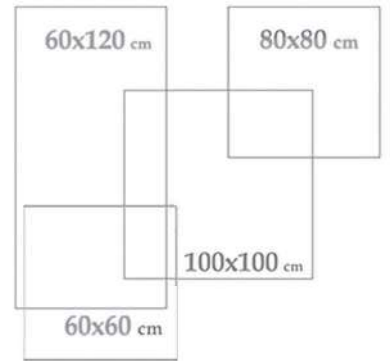

Porcelain

Kayla White Polish
60x120x1.2 cm - 24"x48"x0.47"

Applicable Sizes

Avangard Metallic Matt
60x120x1.2 cm - 24"x48"x0.47"

Avangard Copper Matt
60x120x1.1 cm - 24"x48"x0.47"

3 Face

2 Color

- Matt Tile
- Digital Inkjet Print
- Indoor outdoor
- Wall & Floor Tile
- Porcelain

Avangard Metallic Matt
60x120x1.2 cm - 24"x48"x0.47"

Fidenza 60x120

24" x 48"

COLOR: Light beige

MATT

Applicable Sizes

Fidenza Light Beige Matt
60x120x1.2 cm - 24"x48"x0.47"

3 Face

4 Color

Matt Tile

Digital Inkjet
Print

Indoor
outdoor

Wall & Floor
Tile

Porcelain

Fidenza Beige Matt
60x120x1.2 cm - 24"x48"x0.47"

PORCELAIN TILE COLLECTION 60x120_{cm} 24" x 48"