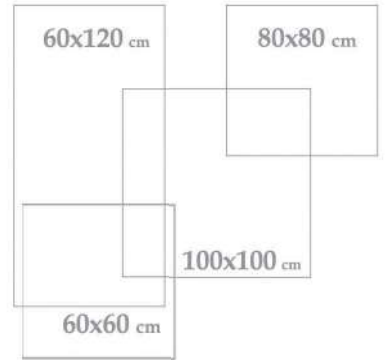

Paola

100x100
40" x 40"

COLOR: Cream
POLISHED

Applicable Sizes

Paola Cream Polish
100x100x1.2 cm - 40"x40"x0.47"

2 Face

1 Color

Polished

Porcelain

Scut Bony Polish
100x100x1.2 cm - 40"x40"x0.47"

Tiana

100x100
40" x 40"

COLOR: Cream
POLISHED

Applicable Sizes

Tiana Cream Polish
100x100x1.2 cm - 40"x40"x0.47"

1 Face

1 Color

Tiana Cream Polish
100x100x1.2 cm - 40"x40"x0.47"

Viper

100x100

40" x 40"

COLOR: Gray

POLISHED

Applicable Sizes