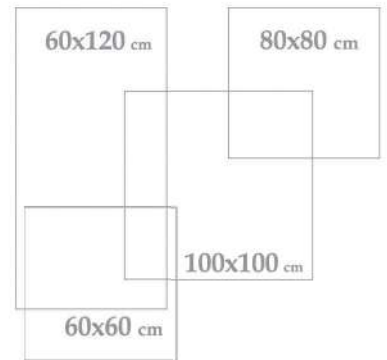

Matt Tile

Digital Inkjet
Print

Indoor
outdoor

Wall & Floor
Tile

Porcelain

Alberta Light Gray Matt 
100x100x1.2 cm - 40"x40"x0.47"

Applicable Sizes

Atrisa Beige Polish
100x100x1.2 cm - 40"x40"x0.47"

Atrisa Gray Polish
100x100x1.2 cm - 40"x40"x0.47"

3 Face

2 Color

Polished

Digital Inkjet
Print

Indoor
outdoor

Wall & Floor
Tile

Porcelain

Atrisa Gray Polish 
100x100x1.2 cm - 40"x40"x0.47"

Betoni 100x100

40" x 40"

COLOR: Gray

MATT

Applicable Sizes

Betoni gray Matt

100x100x1.2 cm - 40"x40"x0.47"

1 Face

Matt Tile

Digital Inkjet
Print

Indoor
outdoor

Wall & Floor
Tile

Porcelain

Betoni gray Matt
100x100x1.2 cm - 40"x40"x0.47"

Applicable Sizes