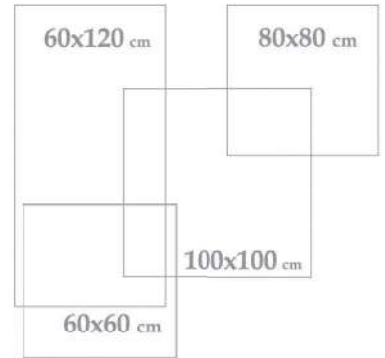

Calista

60x60
24"x24"

COLOR: Cream
Glossy

Applicable Sizes