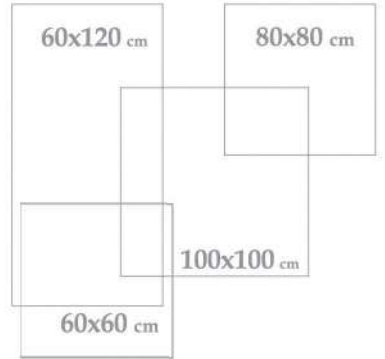

Polished

Digital Inkjet
Print

Indoor
outdoor

Wall & Floor
Tile

Porcelain

Laster Bony Polish
100x100x1.2 cm - 40"x40"x0.47"

Manella 100x100

40" x 40"

COLOR: Bony
POLISHED

Applicable Sizes

Manella Bony Polish
100x100x1.2 cm - 40"x40"x0.47"

3 Face

1 Color

Manella Bony Polish
100x100x1.2 cm - 40"x40"x0.47"

Applicable Sizes

Nilee White Polish
100x100x1.2 cm - 40"x40"x0.47"

2 Face

1 Color

Polished

Digital Inkjet
Print

Indoor
outdoor

Wall & Floor
Tile

Porcelain

Nilee White Polish
100x100x1.2 cm - 40"x40"x0.47"

Paola

100x100
40" x 40"

COLOR: Cream
POLISHED

Applicable Sizes

Paola Cream Polish
100x100x1.2 cm - 40"x40"x0.47"

2 Face

1 Color

Polished