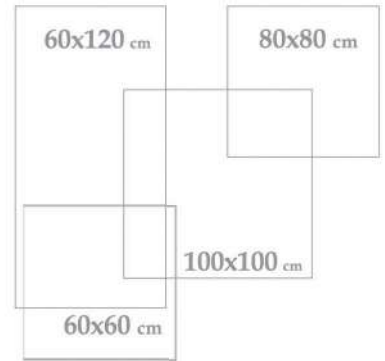

COLOR: Bony
POLISHED

Applicable Sizes

Manella Bony Polish
100x100x1.2 cm - 40"x40"x0.47"

3 Face

1 Color

Manella Bony Polish
100x100x1.2 cm - 40"x40"x0.47"

Applicable Sizes

Nilee White Polish
100x100x1.2 cm - 40"x40"x0.47"

2 Face

1 Color

Polished

Digital Inkjet
Print

Indoor
outdoor

Wall & Floor
Tile

Porcelain

Nilee White Polish
100x100x1.2 cm - 40"x40"x0.47"

Paola

100x100
40" x 40"

COLOR: Cream
POLISHED

Applicable Sizes

Paola Cream Polish
100x100x1.2 cm - 40"x40"x0.47"

2 Face

1 Color

Polished