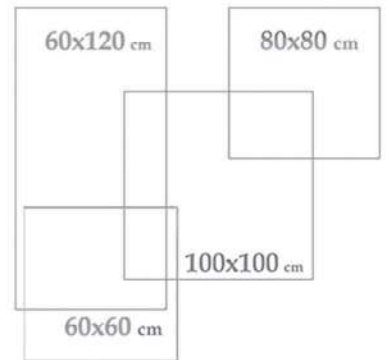

Blanco Bony Polish 
60x120x1.2 cm - 24"x48"x0.47"

Ice Berg

60x120

24" x 48"

COLOR: Bony

POLISHED

Applicable Sizes

Iceberg Bony Polish
60x120x1.2 cm - 24"x48"x0.47"