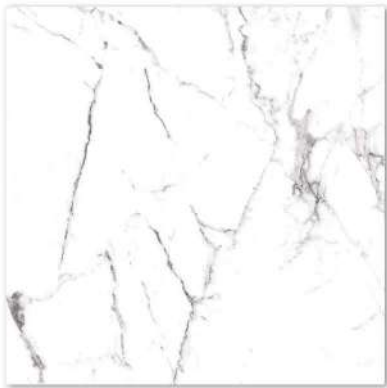

COLOR: Bony
POLISHED

Applicable Sizes

Manella Bony Polish
100x100x1.2 cm - 40"x40"x0.47"

3 Face

1 Color

Manella Bony Polish
100x100x1.2 cm - 40"x40"x0.47"

Applicable Sizes

Nilee White Polish
100x100x1.2 cm - 40"x40"x0.47"