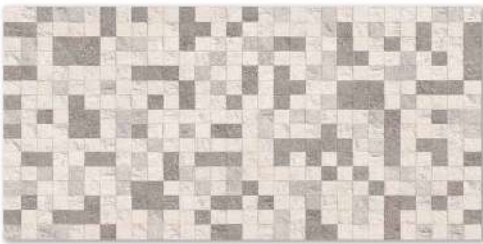

Carpet Light Gray Matt
50x100x1.2 cm - 20"x40"x0.47"

Morelia 50x100

20" x 40"

COLOR: Light Gray
MATT Rustic

Applicable Sizes

50x100 cm

Morlia Decor Gray Matt
50x100x1.2 cm 20"x40"x0.47"

Morlia Decor Beige Matt
50x100x1.2 cm 20"x40"x0.47"

Morlia Dark Gray Matt
50x100x1.2 cm
20"x40"x0.47"

Morlia Light gray Matt
50x100x1.2 cm
20"x40"x0.47"

Morlia Dark Beige Matt
50x100x1.2 cm
20"x40"x0.47"

Morlia Light Beige Matt
50x100x1.2 cm
20"x40"x0.47"