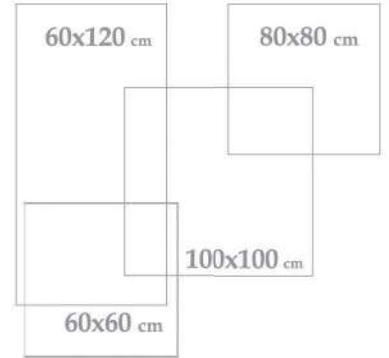

PORCELAIN TILE

Alberta 100x100

40" x 40"

COLOR: Light Gray
MATT

Applicable Sizes

Alberta Light Gray Matt
100x100x1.2 cm - 40"x40"x0.47"

3 Face

1 Color

Matt Tile

Digital Inkjet
Print

Indoor
outdoor

Wall & Floor
Tile

Porcelain

Alberta Light Gray Matt 
100x100x1.2 cm - 40"x40"x0.47"

Applicable Sizes

Atrisa Beige Polish
100x100x1.2 cm - 40"x40"x0.47"