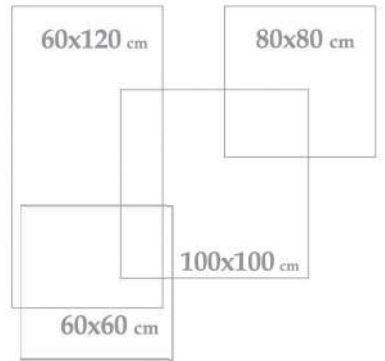

1 Face

Matt Tile

Digital Inkjet
Print

Indoor
outdoor

Wall & Floor
Tile

Porcelain

Betoni gray Matt
100x100x1.2 cm - 40"x40"x0.47"

Applicable Sizes

Haika Brown Polish
100x100x1.2 cm - 40"x40"x0.47"

2 Face

1Color

Polished

Digital Inkjet
Print

Indoor
outdoor

Wall & Floor
Tile

Porcelain