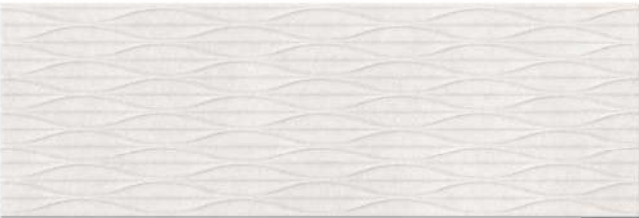

Lachin Light Gray Structure GLOSSY