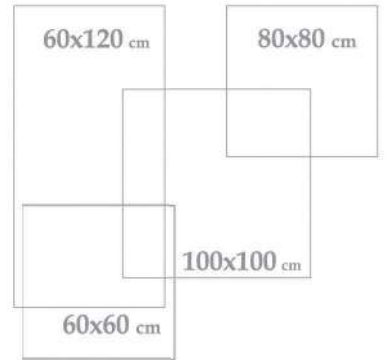

1 Face

Matt Tile

Digital Inkjet
Print

Indoor
outdoor

Wall & Floor
Tile

Porcelain

Betoni gray Matt
100x100x1.2 cm - 40"x40"x0.47"

Applicable Sizes

Haika Brown Polish
100x100x1.2 cm - 40"x40"x0.47"

2 Face

1Color

Polished

Digital Inkjet
Print

Indoor
outdoor

Wall & Floor
Tile

Porcelain

Haika Brown Polish
100x100x1.2 cm - 40"x40"x0.47"

Laster 100x100

40" x 40"

COLOR: Bony
POLISHED

Applicable Sizes

Laster Bony Polish
100x100x1.2 cm - 40"x40"x0.47"

3 Face

1 Color