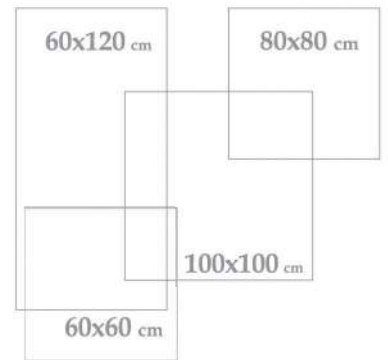

Indoor
outdoor

Wall & Floor
Tile

Porcelain

Nevada Gray Matt
80x80x1.2 cm - 32"x32"x0.47"

Applicable Sizes

North White Full Polish
80x80x1.2 cm - 32"x32"x0.47"

3 Face 1 Color

Polished

Digital Inkjet
Print

Indoor
outdoor

Wall & Floor
Tile

Porcelain

North White Full Polish
80x80x1.2 cm - 32"x32"x0.47"

Shilda

80x80
32" x 32"

COLOR: Light Gray
MATT

Applicable Sizes

Shilda Light Gray Matt
80x80x1.2 cm - 32"x32"x0.47"

3 Face 1 Color

Silda Light Gray Matt
80x80x1.2 cm - 32"x32"x0.47"

Tiana

80x80

32" x 32"

COLOR: Beige