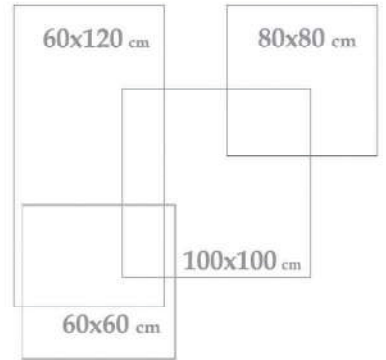

PORCELAIN TILE

Alberta 100x100

40" x 40"

COLOR: Light Gray
MATT

Applicable Sizes

Alberta Light Gray Matt
100x100x1.2 cm - 40"x40"x0.47"

3 Face

1 Color

Matt Tile

Digital Inkjet
Print

Indoor
outdoor

Wall & Floor
Tile

Porcelain

Alberta Light Gray Matt 
100x100x1.2 cm - 40"x40"x0.47"

Applicable Sizes

Atrisa Beige Polish
100x100x1.2 cm - 40"x40"x0.47"

Atrisa Gray Polish
100x100x1.2 cm - 40"x40"x0.47"

3 Face

2 Color

Polished

Digital Inkjet
Print

Indoor
outdoor

Wall & Floor
Tile

Porcelain