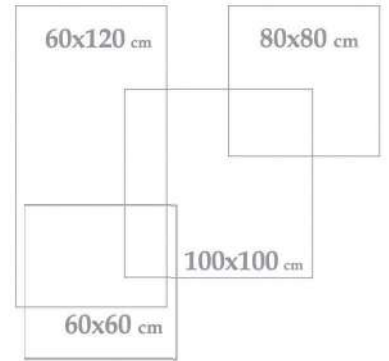

Paola

100x100
40" x 40"

COLOR: Cream
POLISHED

Applicable Sizes

Paola Cream Polish
100x100x1.2 cm - 40"x40"x0.47"

2 Face

1 Color

Polished

Viper Gray Polished

100x100x1.2 cm - 40"x40"x0.47"

3 Face

1 Color

Polished

Digital Inkjet
Print

Indoor
outdoor

Wall & Floor
Tile

Porcelain

Viper Gray Polished 
100x100x1.2 cm - 40"x40"x0.47"

Velz

100x100
40" x 40"

COLOR: Cream
MATT

Applicable Sizes

Velz Cream Matt
100x100x1.2 cm - 40"x40"x0.47"

1 Face

1 Color

Matt Tile

Digital Inkjet
Print

Indoor
outdoor

Wall & Floor
Tile

Porcelain

Velz Cream Matt
100x100x1.2 cm - 40"x40"x0.47"

PORCELAIN TILE COLLECTION 100x100_{cm} 40" x 40"