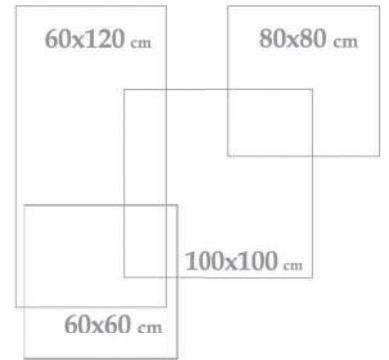

Blanco Bony Polish 
60x120x1.2 cm - 24"x48"x0.47"

Ice Berg

60x120

24" x 48"

COLOR: Bony

POLISHED

Applicable Sizes

Iceberg Bony Polish
60x120x1.2 cm - 24"x48"x0.47"

2 Face

1 Color

Polished

Digital Inkjet
Print

Indoor
outdoor

Wall & Floor
Tile

Porcelain

Iceberg Bony Polish
60x120x1.2 cm - 24"x48"x0.47"

Applicable Sizes

Kayla White Polish
60x120x1.2 cm - 24"x48"x0.47"

3 Face

1 Color

Polished

Digital Inkjet
Print

Indoor
outdoor

Wall & Floor
Tile