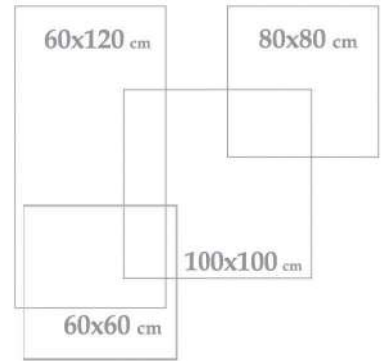

Graysun 60x60

24"x24"

COLOR: Bony
Glossy

Applicable Sizes