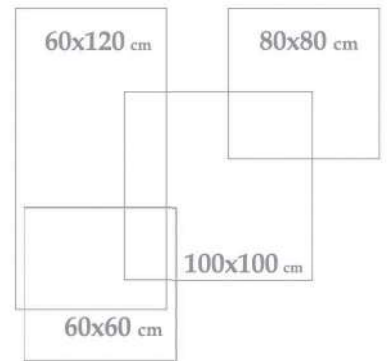

Scut

100x100
40" x 40"

COLOR: Bony
POLISHED

Applicable Sizes