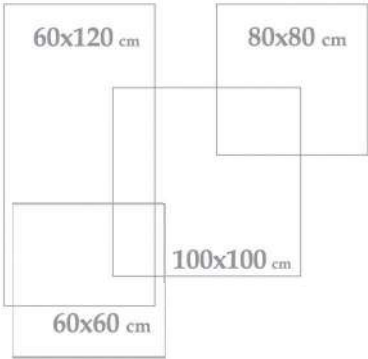

Blanco Bony Polish 
60x120x1.2 cm - 24"x48"x0.47"

Ice Berg

60x120

24" x 48"

COLOR: Bony

POLISHED

Applicable Sizes

Iceberg Bony Polish
60x120x1.2 cm - 24"x48"x0.47"

2 Face

1 Color

Polished

Digital Inkjet
Print

Indoor
outdoor

Wall & Floor
Tile

Porcelain

Iceberg Bony Polish
60x120x1.2 cm - 24"x48"x0.47"

Applicable Sizes

Kayla White Polish
60x120x1.2 cm - 24"x48"x0.47"

3 Face

1 Color

Polished

Digital Inkjet
Print

Indoor
outdoor

Wall & Floor
Tile

Porcelain

Kayla White Polish
60x120x1.2 cm - 24"x48"x0.47"

Applicable Sizes

Avangard Metallic Matt
60x120x1.2 cm - 24"x48"x0.47"

Avangard Copper Matt
60x120x1.1 cm - 24"x48"x0.47"

3 Face

2 Color

- Matt Tile
- Digital Inkjet Print
- Indoor outdoor
- Wall & Floor Tile
- Porcelain