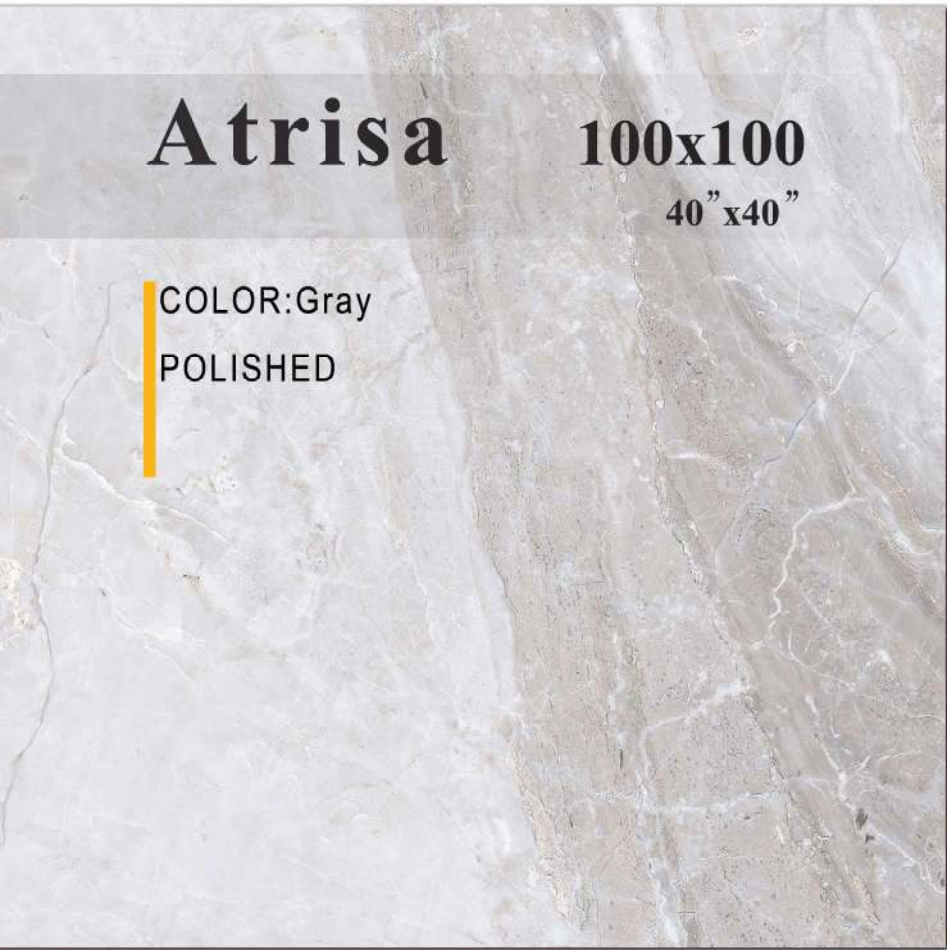

Matt Tile

Digital Inkjet
Print

Indoor
outdoor

Wall & Floor
Tile

Porcelain

Alberta Light Gray Matt 
100x100x1.2 cm - 40"x40"x0.47"

Applicable Sizes

Atrisa Beige Polish
100x100x1.2 cm - 40"x40"x0.47"