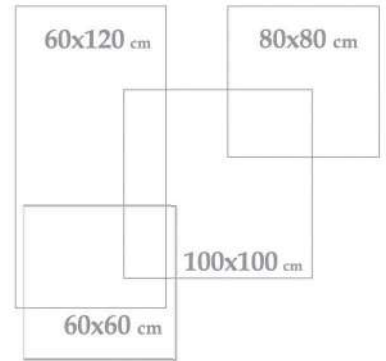

Astro

60x120

24" x 48"

COLOR: Bony

POLISHED

Applicable Sizes