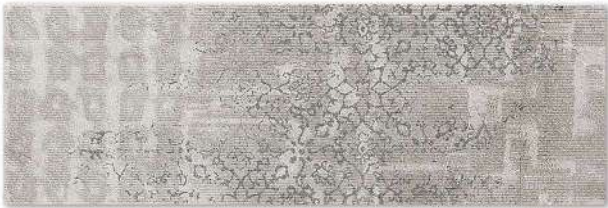

Domenic Gray Decor Structure Sugar Effect Matt
33x100x1.2 cm - 13.2"x40"x0.47"