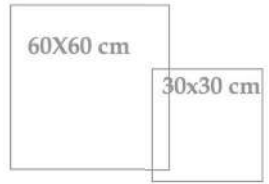

Eleman Black Matt

Ala Gray Matt

Monteza Gray Matt

Pinto

30x30
12"x12"

COLOR:White

MATT

Applicable Sizes