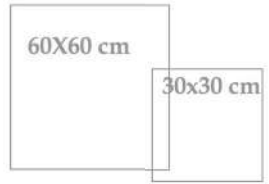

Traffici

30x30
12"x12"

COLOR:White

MATT

Applicable Sizes