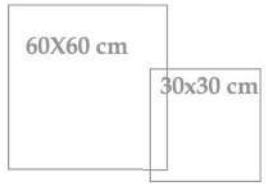

Desert

30x30
12"x12"

COLOR: Cream

MATT

Applicable Sizes