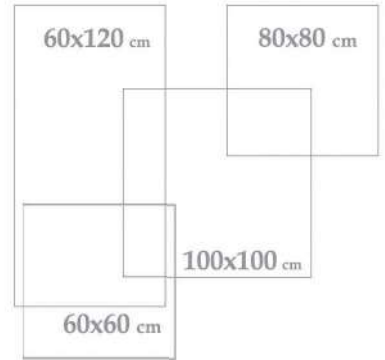

Paola

100x100
40" x 40"

COLOR: Cream
POLISHED

Applicable Sizes

Paola Cream Polish
100x100x1.2 cm - 40"x40"x0.47"

2 Face

1 Color

Polished

Porcelain

Scut Bony Polish
100x100x1.2 cm - 40"x40"x0.47"

Tiana

100x100
40" x 40"

COLOR: Cream
POLISHED

Applicable Sizes

Tiana Cream Polish
100x100x1.2 cm - 40"x40"x0.47"

1 Face

1 Color

Tiana Cream Polish
100x100x1.2 cm - 40"x40"x0.47"

Viper

100x100

40" x 40"

COLOR: Gray

POLISHED

Applicable Sizes

Viper Gray Polished

100x100x1.2 cm - 40"x40"x0.47"

3 Face

1 Color

Polished

Digital Inkjet
Print

Indoor
outdoor

Wall & Floor
Tile