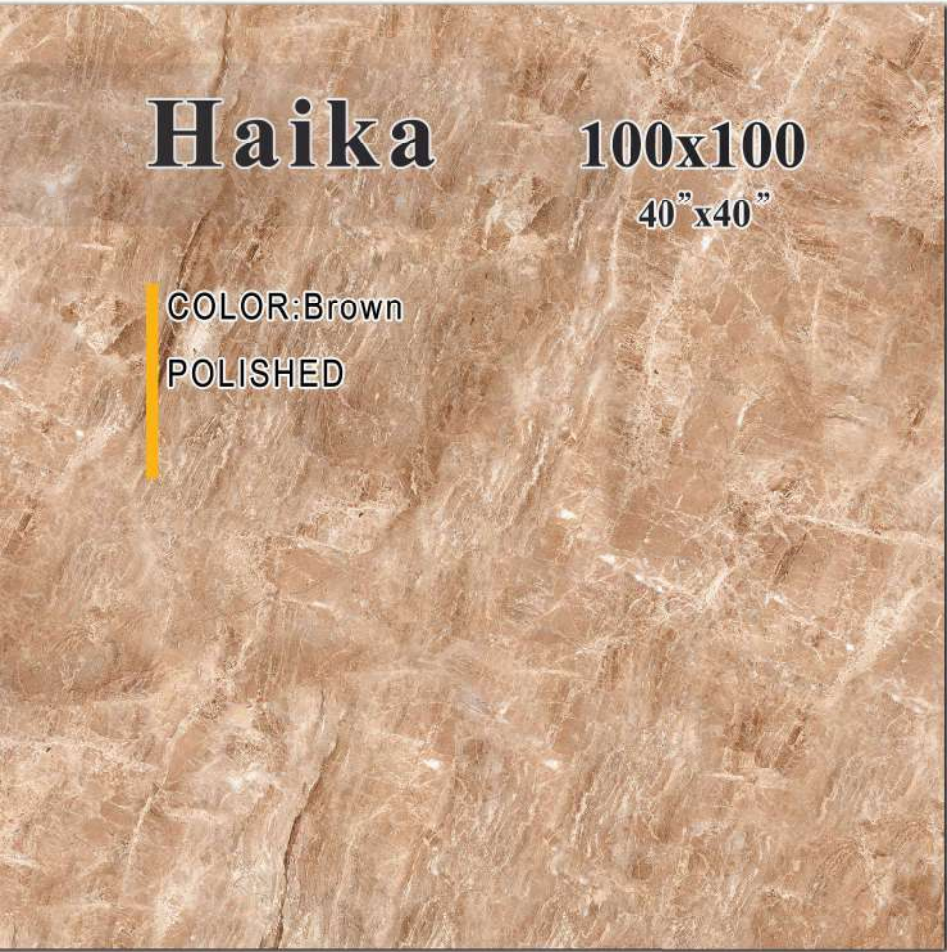

Applicable Sizes

Polished

Digital Inkjet
Print

Indoor
outdoor

Wall & Floor
Tile

Porcelain