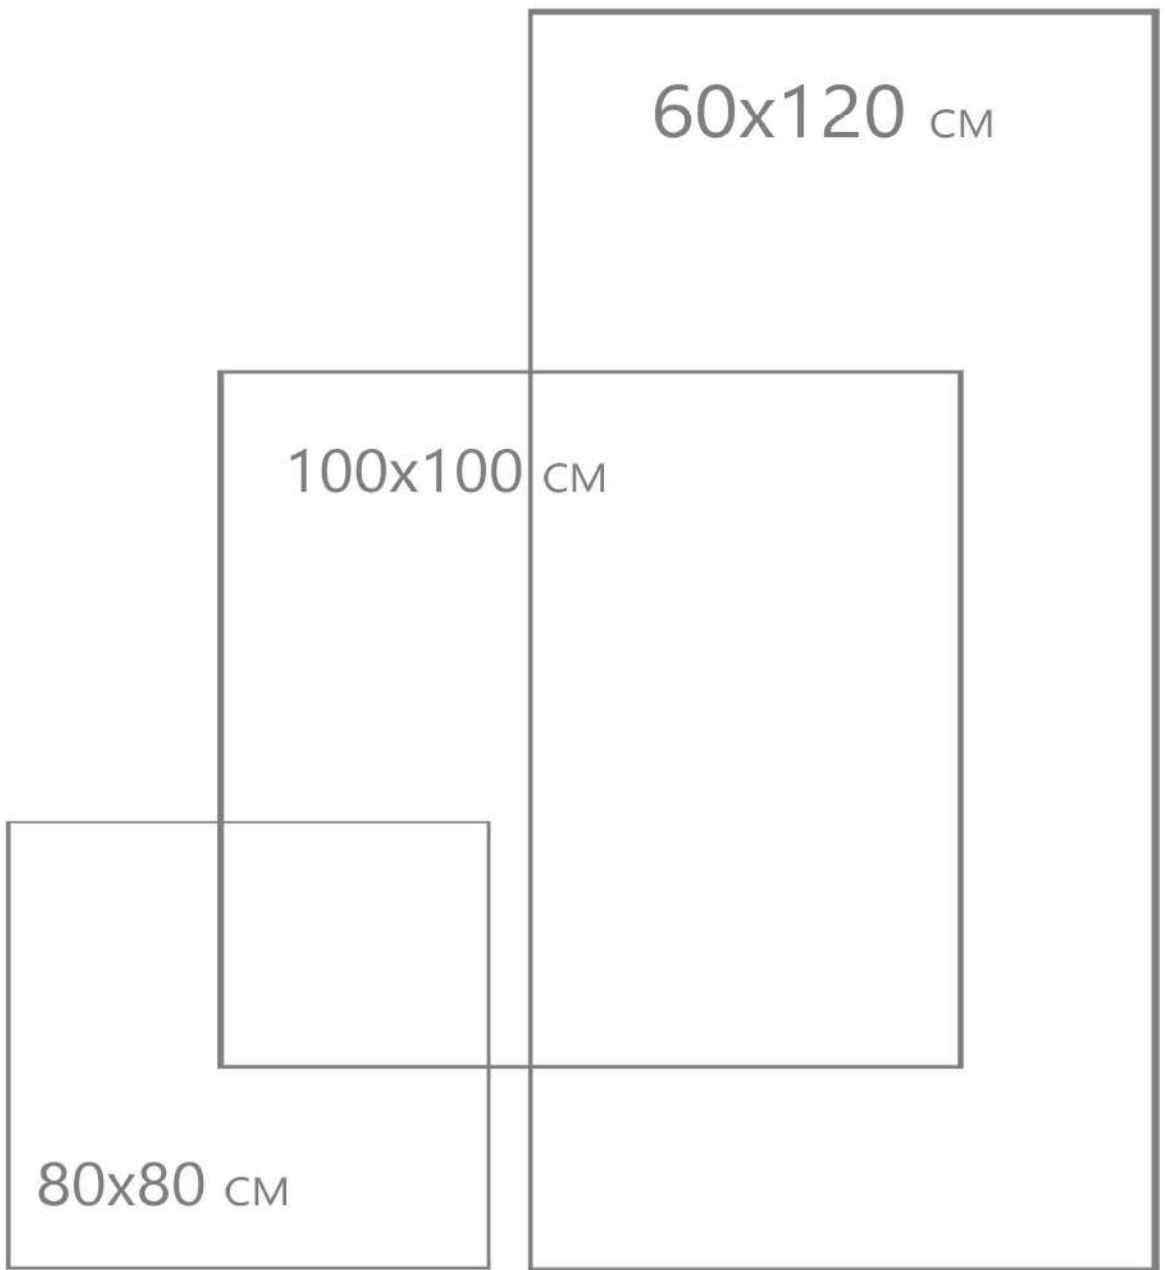

PORCELAIN TILE

Alberta 100x100

40" x 40"

COLOR: Light Gray
MATT

Applicable Sizes

Alberta Light Gray Matt
100x100x1.2 cm - 40"x40"x0.47"

3 Face

1 Color