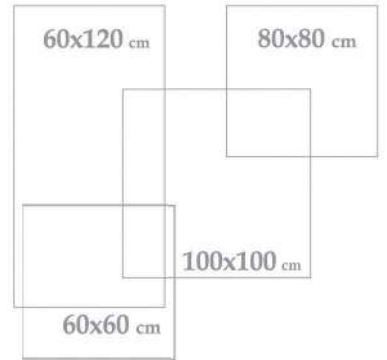

Indoor
outdoor

Wall & Floor
Tile

Porcelain

Astro Bony Polish
60x120x1.2 cm - 24"x48"x0.47"

Blanco

60x120
24" x 48"

COLOR: Bony
POLISHED

Applicable Sizes