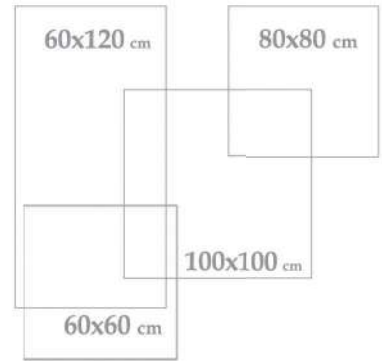

Indoor
outdoor

Wall & Floor
Tile

Porcelain

Nevada Gray Matt
80x80x1.2 cm - 32"x32"x0.47"

Applicable Sizes

North White Full Polish
80x80x1.2 cm - 32"x32"x0.47"

3 Face 1 Color

Polished

Digital Inkjet
Print

Indoor
outdoor

Wall & Floor
Tile

Porcelain

North White Full Polish
80x80x1.2 cm - 32"x32"x0.47"

Shilda

80x80
32" x 32"

COLOR: Light Gray
MATT