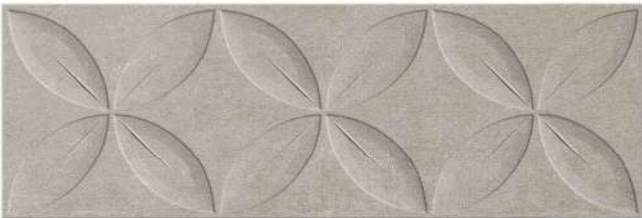

Adler Gray Structure A GLOSSY