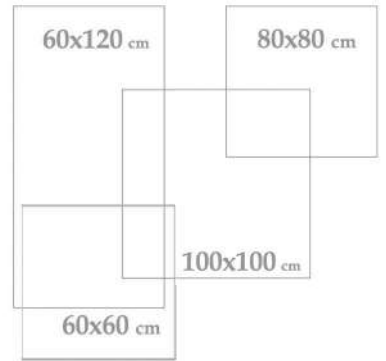

Nevada

80x80

32" x 32"

COLOR: Gray

MATT

Applicable Sizes