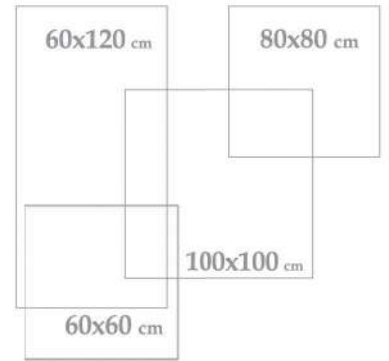

Carla Cream POLISH

Parla Cream POLISH

Icberg Bony POLISH

Riveria Bony MATT

Merdosa Gray MATT

Applicable Sizes

Adrina Beige Glossy
80x80x1.2 cm - 32"x32"x0.47"

4 Face 1 Color

Adrina Beige Glossy 
80x80x1.2 cm - 32"x32"x0.47"

Mallorca 80x80

32"x32"

COLOR: Gray
MATT

Applicable Sizes

Mallorca Beige Matt
80x80x1.2 cm - 32"x32"x0.47"

Mallorca Gray Decor Matt
80x80x1.2 cm - 32"x32"x0.47"