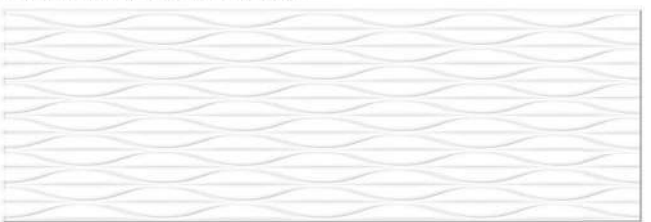

Avan White Structure MATT