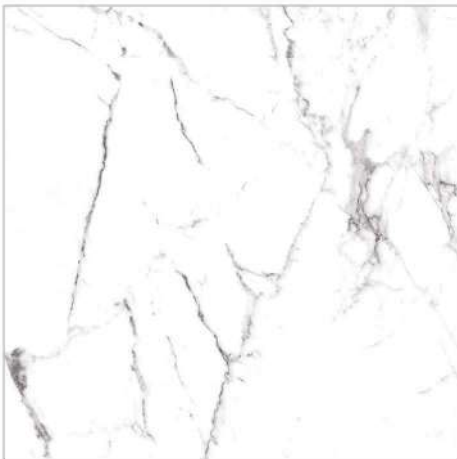

Nilee White POLISH