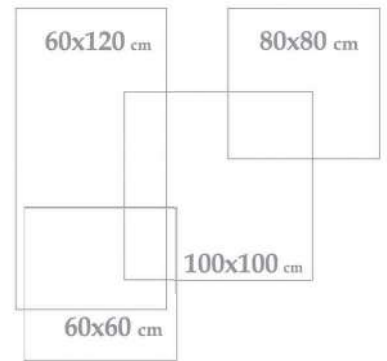

Haika Brown Polish
100x100x1.2 cm - 40"x40"x0.47"

2 Face

1Color

Polished

Digital Inkjet
Print

Indoor
outdoor

Wall & Floor
Tile

Porcelain

Haika Brown Polish
100x100x1.2 cm - 40"x40"x0.47"

Laster 100x100

40" x 40"

COLOR: Bony
POLISHED

Applicable Sizes

Laster Bony Polish
100x100x1.2 cm - 40"x40"x0.47"

3 Face

1 Color

Polished

Digital Inkjet
Print

Indoor
outdoor

Wall & Floor
Tile

Porcelain

Laster Bony Polish
100x100x1.2 cm - 40"x40"x0.47"

Manella 100x100

40" x 40"

COLOR: Bony
POLISHED

Applicable Sizes

Manella Bony Polish
100x100x1.2 cm - 40"x40"x0.47"

3 Face

1 Color

Manella Bony Polish
100x100x1.2 cm - 40"x40"x0.47"

Applicable Sizes

Nilee White Polish
100x100x1.2 cm - 40"x40"x0.47"