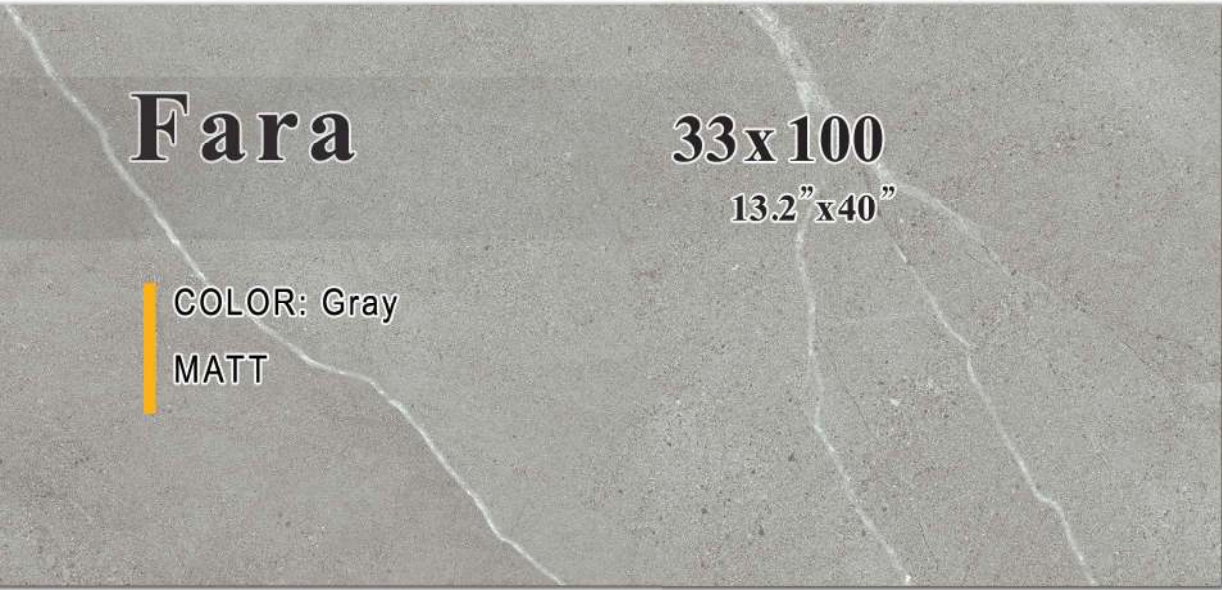

Domenic Gray Decor Structure Sugar Effect Matt
33x100x1.2 cm - 13.2"x40"x0.47"