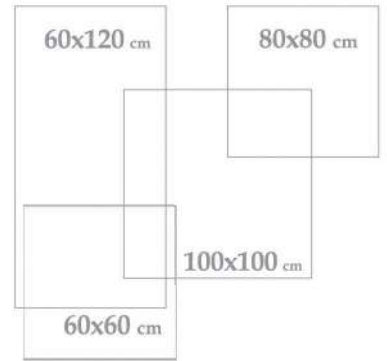

Digital Inkjet
Print

Indoor
outdoor

Wall & Floor
Tile

Porcelain

North White Full Polish
80x80x1.2 cm - 32"x32"x0.47"

Shilda

80x80
32" x 32"

COLOR: Light Gray
MATT

Applicable Sizes

Shilda Light Gray Matt
80x80x1.2 cm - 32"x32"x0.47"

3 Face 1 Color

Silda Light Gray Matt
80x80x1.2 cm - 32"x32"x0.47"

Tiana

80x80

32" x 32"

COLOR: Beige

POLISHED

Applicable Sizes

Tiana Beige Full Polish
80x80x1.2 cm - 32"x32"x0.47"

Tiana Bony Full Polish
80x80x1.2 cm - 32"x32"x0.47"

1 Face 2 Color

Polished

Digital Inkjet
Print

Indoor
outdoor